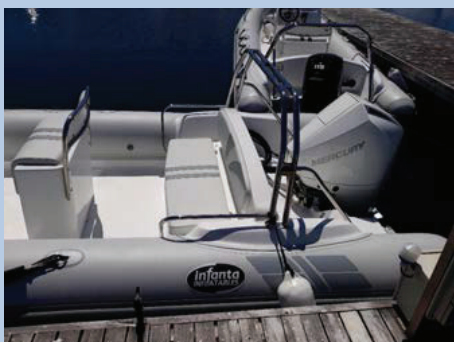

Length	Length on Trailer	Inside Length	Beam	Beam In	Comp	Pass.	Rec. Hp	Hull Dead Weight	Max. Load
7500mm	8500mm	6560mm	2700mm	1700mm	6	15	115hp-250hp	750 kg	1700kg

Standard Features

- Integral nose anchor box with seat.
- Large hatch below deck.
- Non slip moulded deck.
- Excellent performance and handling with a comfortable dry ride.
- High speed hull design

Optional extras

- Bow rail
- Helm seat / Lean post / driver seat
- Built in fuel tank
- Ski Bar
- Stainless steel T-Top
- Keel strip
- Rod holders
- PVC Double skin
- Boat cover ,Sun canopy
- Bilge pump
- Navigation and electronic equipment
- Foldable table
- Sun deck
- Built in back seat or splash well
- Many more optional extras!!